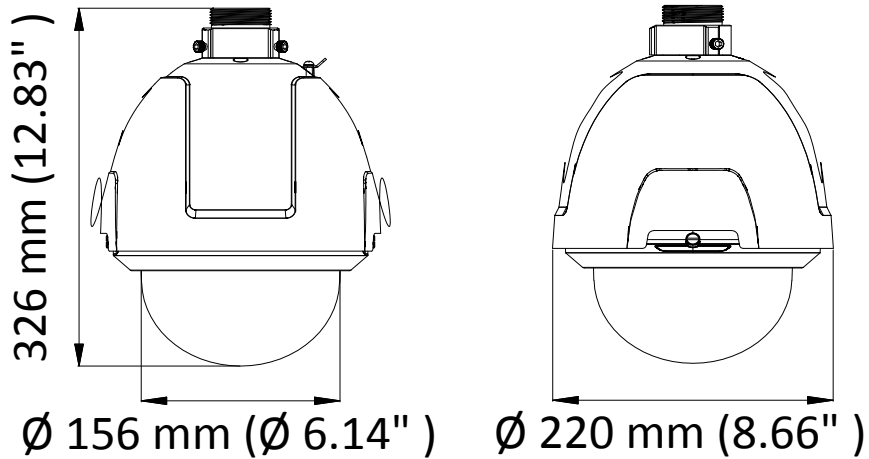

Order Model

DS-2AE5225T-A(C)

Dimensions